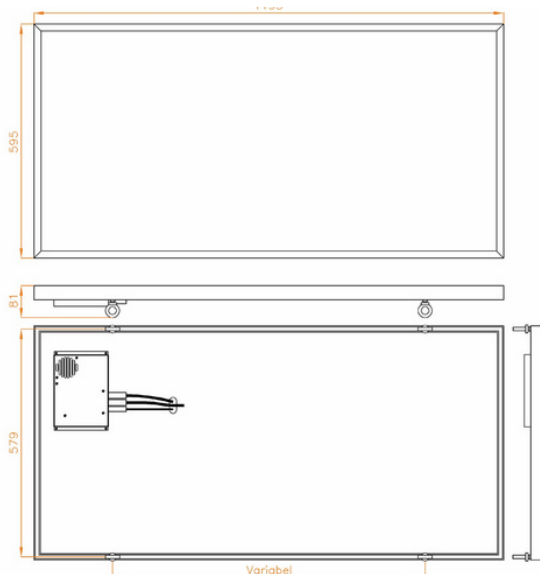

DIMENSIONS

595mm x 1195mm x
81mm

VOLTAGE

220V / 50Hz

SURFACE TEMPS

Adjustable from 0oC to
215oC

Fine Details

Weight: 15.6kg

Electrical connection: 3PIN plug provided

Frame: Aluminium

Surface: Safety Glass

Power: 0 till 2000W / 8.8A (electronically controlled)

Standby consumption: 0.5W

Mounting: Ceiling mounting with eyelets

Power cable: 2m (6.5ft)